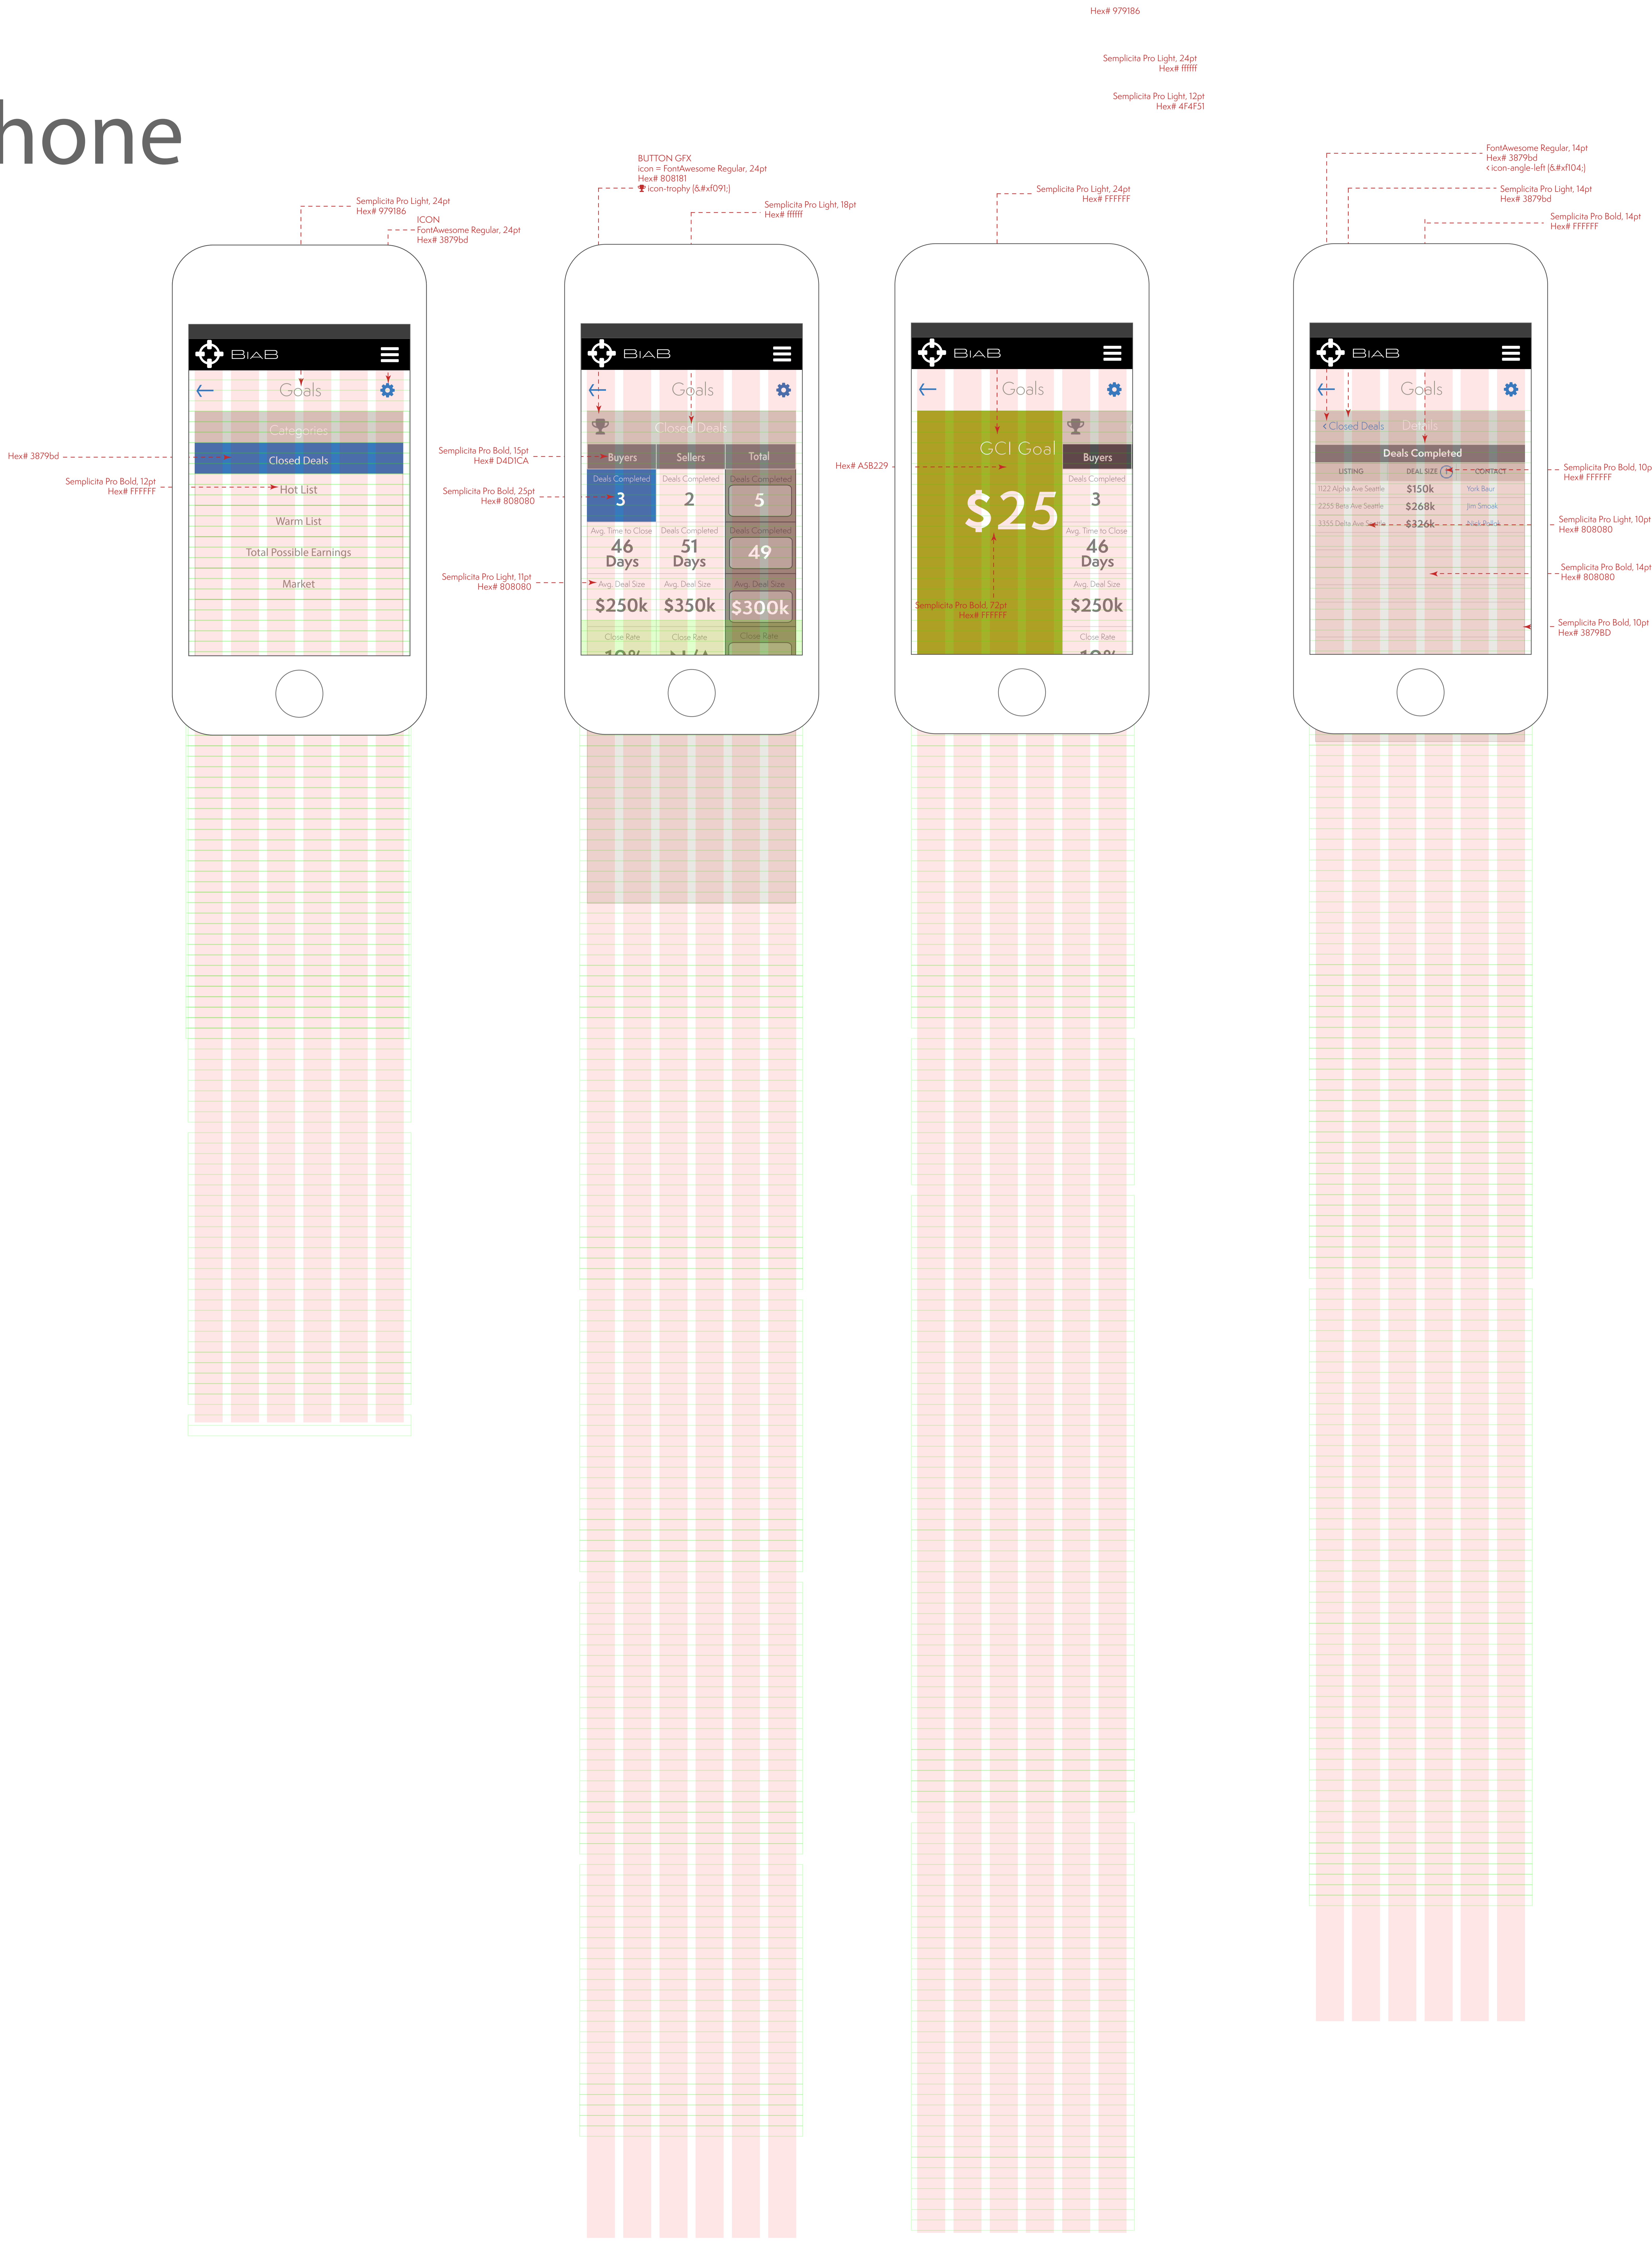

## Desktop

Default View

	Neutral Gray	Brandable Color	Interface Chrome Gray	System Colors
Black	Black	Black	Black	
90%	Black	Dark Blue	Dark Gray	
80%	Black	Blue	Gray	
70%	Black	Blue	Gray	Yellow
60%	Black	Blue	Gray	Green
50%	Black	Blue	Gray	Blue
40%	Black	Blue	Gray	Purple
30%	Black	Blue	Gray	Red
20%	Black	Blue	Gray	Orange
10%	Black	Blue	Gray	
White	White	White	White	

Desktop Baseline Grid "EM" Space = 25px

## Phone

Mobile Baseline Grid "EM" Space = 15px