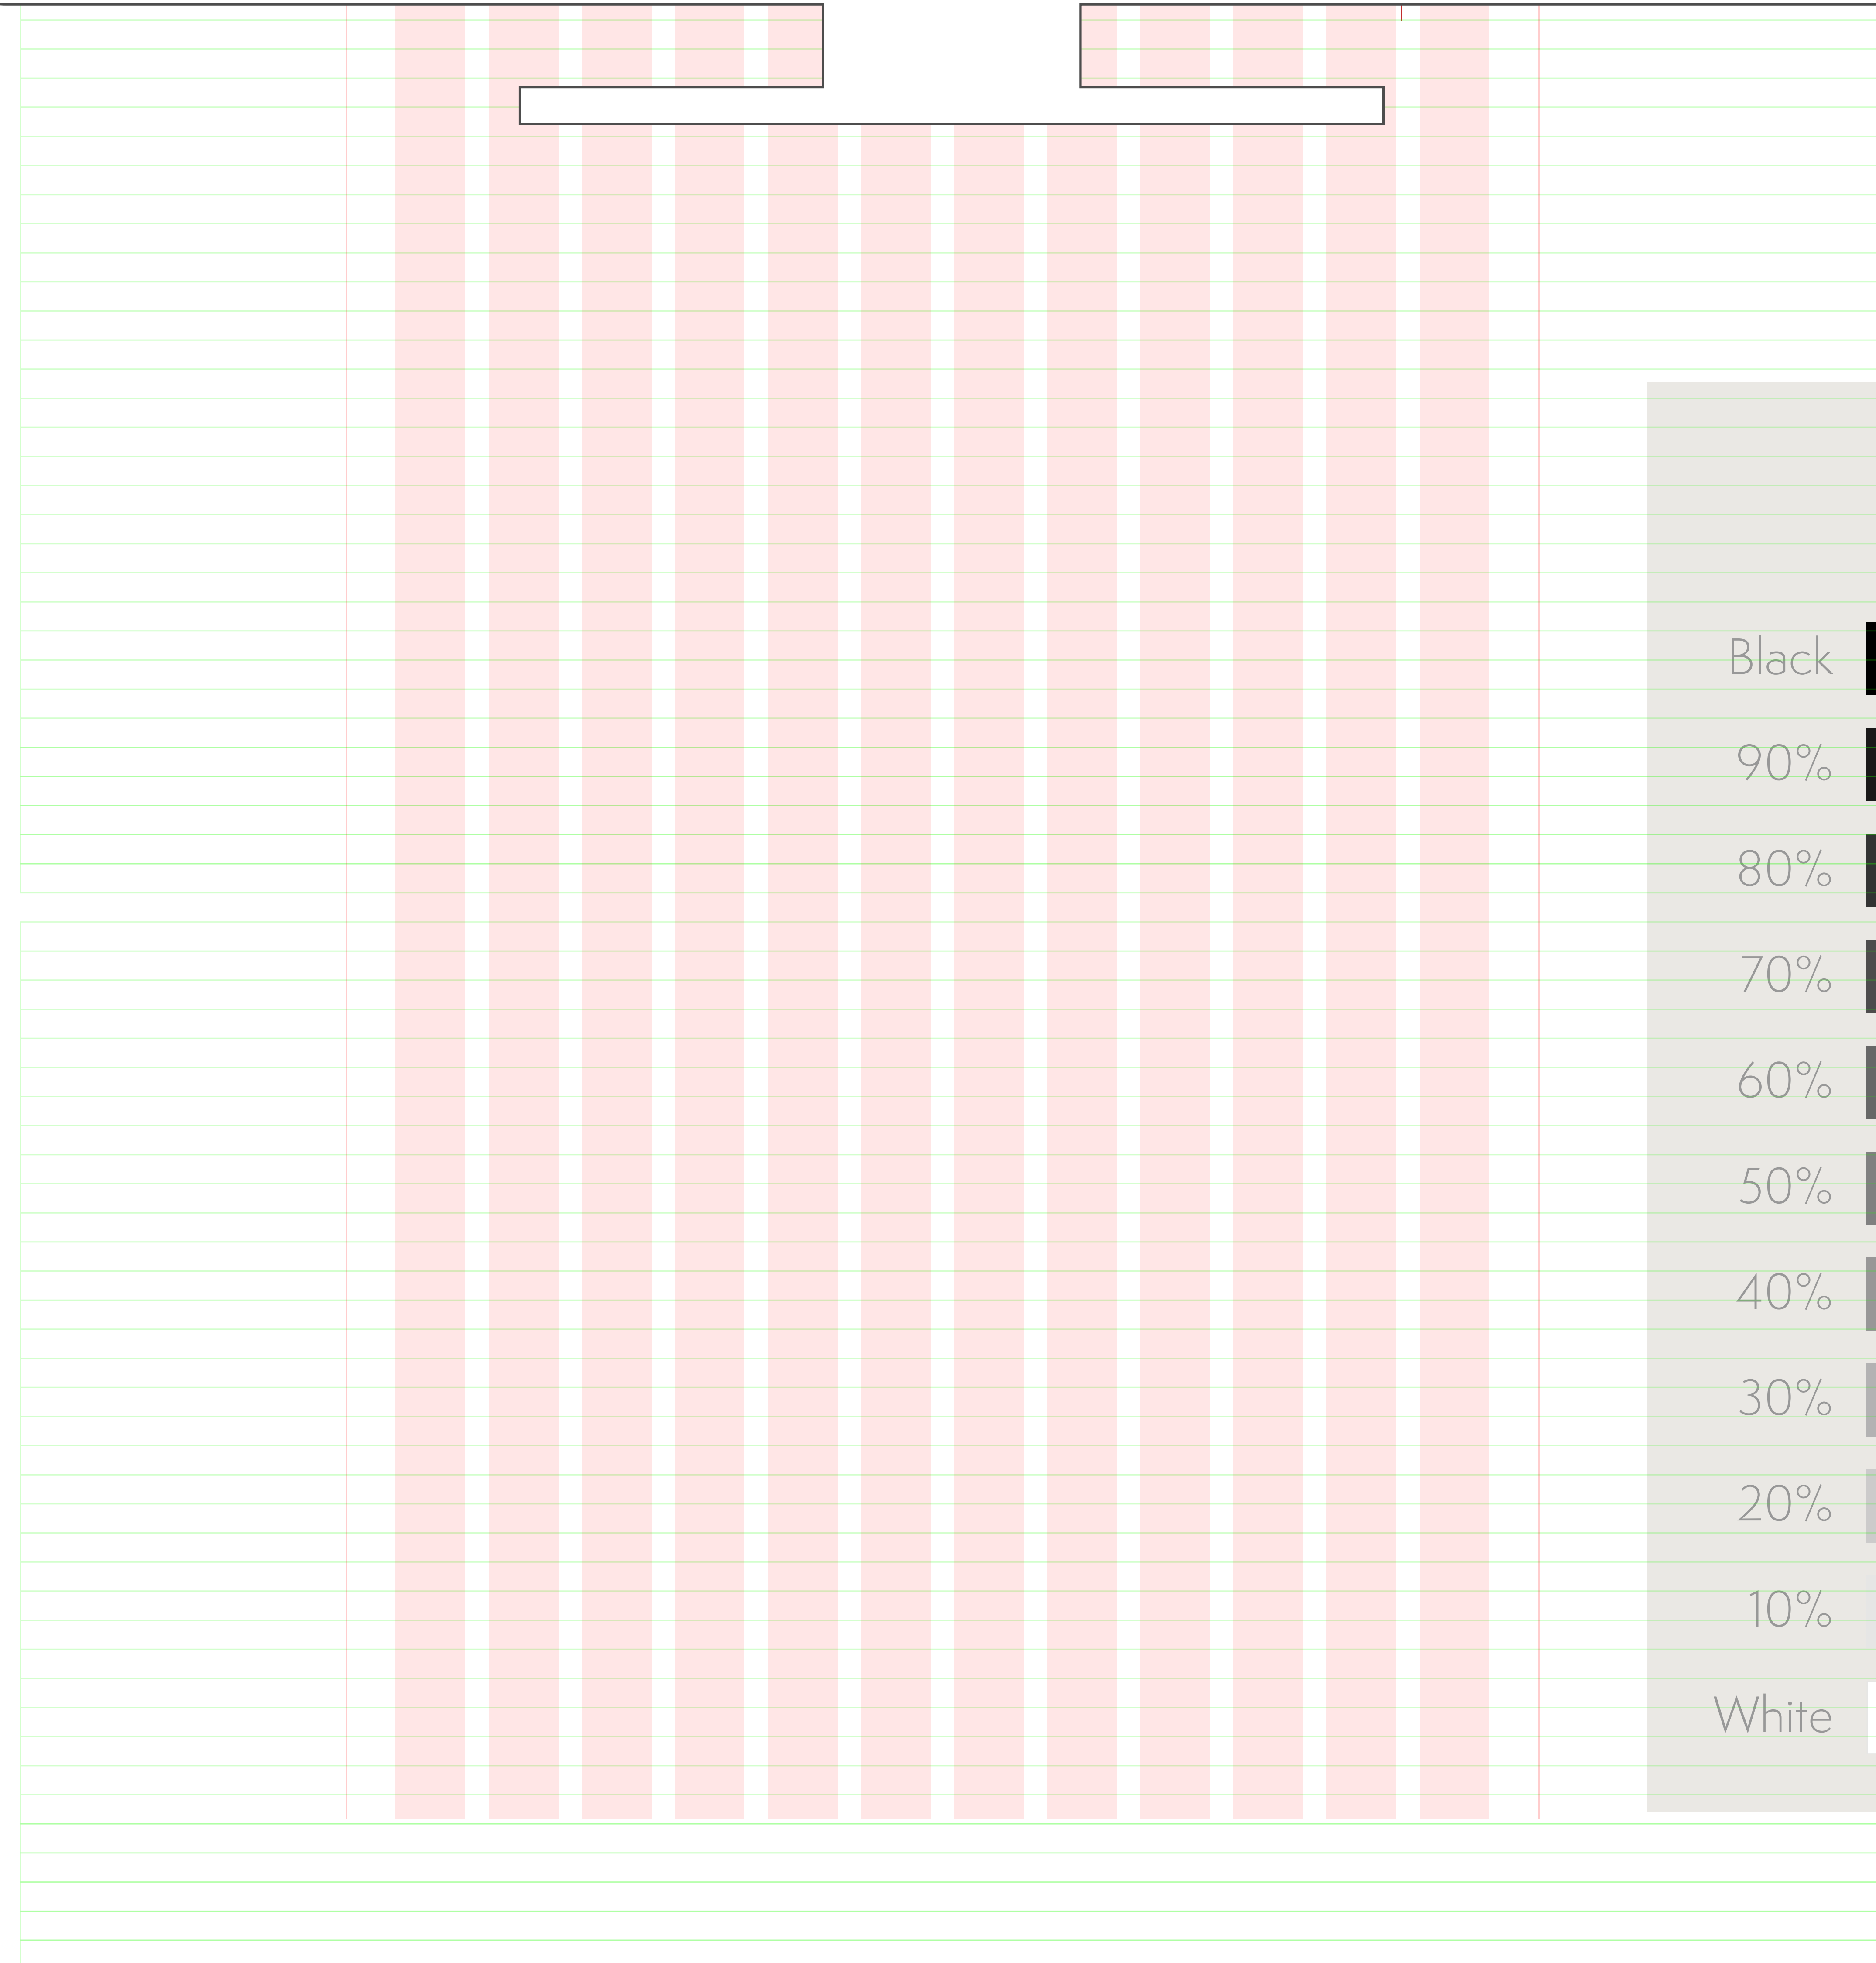

## Desktop

Default View

	Neutral Gray	Brandable Color	Interface Chrome Gray	System Colors
Black	Black	Black	Black	
90%	Black	Dark Blue	Dark Gray	
80%	Black	Blue	Gray	
70%	Black	Blue	Gray	Yellow
60%	Black	Blue	Gray	Green
50%	Black	Blue	Gray	Blue
40%	Black	Blue	Gray	Purple
30%	Black	Blue	Gray	Red
20%	Black	Blue	Gray	Orange
10%	Black	Blue	Gray	
White	White	White	White	

Desktop Baseline Grid "EM" Space = 25px

## Phone

Mobile Baseline Grid "EM" Space = 15px