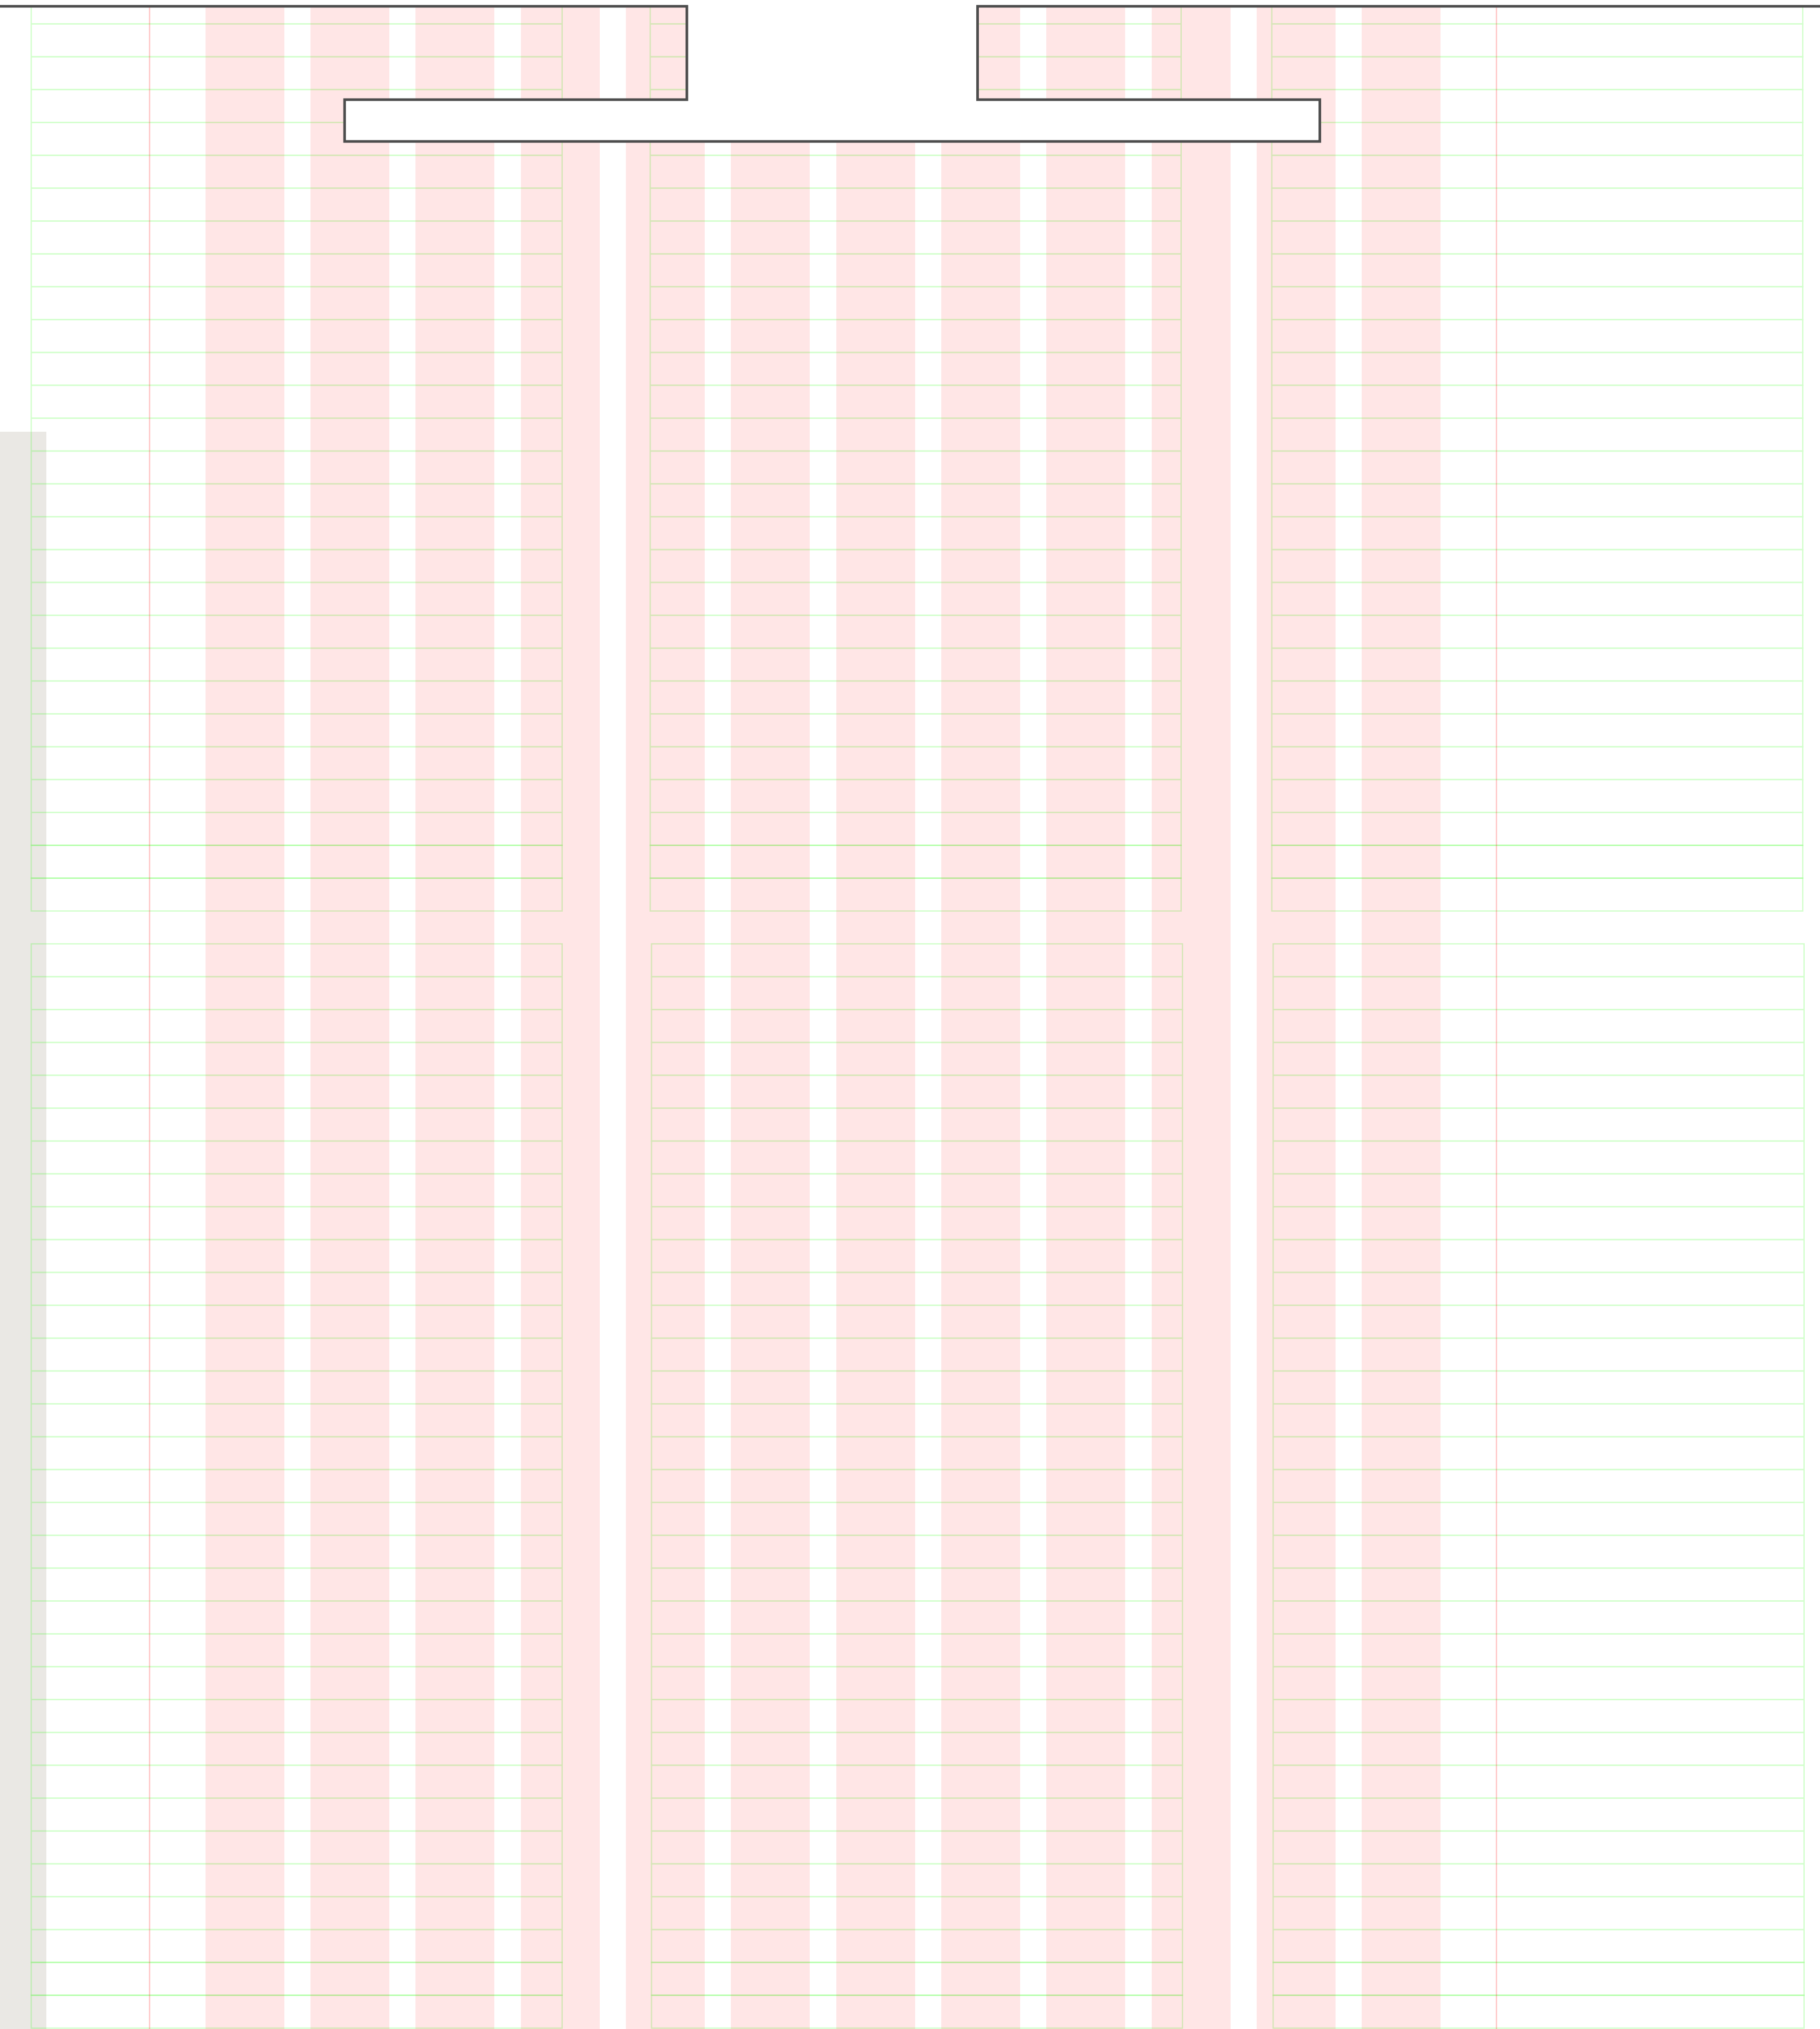

## Desktop

Default View

	Neutral Gray	Brandable Color	Interface Chrome Gray	System Colors
Black	Black	Black	Black	
90%	Black	Dark Blue	Dark Gray	
80%	Black	Blue	Gray	
70%	Black	Blue	Gray	Yellow
60%	Black	Blue	Gray	Green
50%	Black	Blue	Gray	Blue
40%	Black	Blue	Gray	Purple
30%	Black	Blue	Gray	Red
20%	Black	Blue	Gray	Orange
10%	Black	Blue	Gray	
White	White	White	White	

Desktop Baseline Grid "EM" Space = 25px

## Phone

Mobile Baseline Grid "EM" Space = 15px