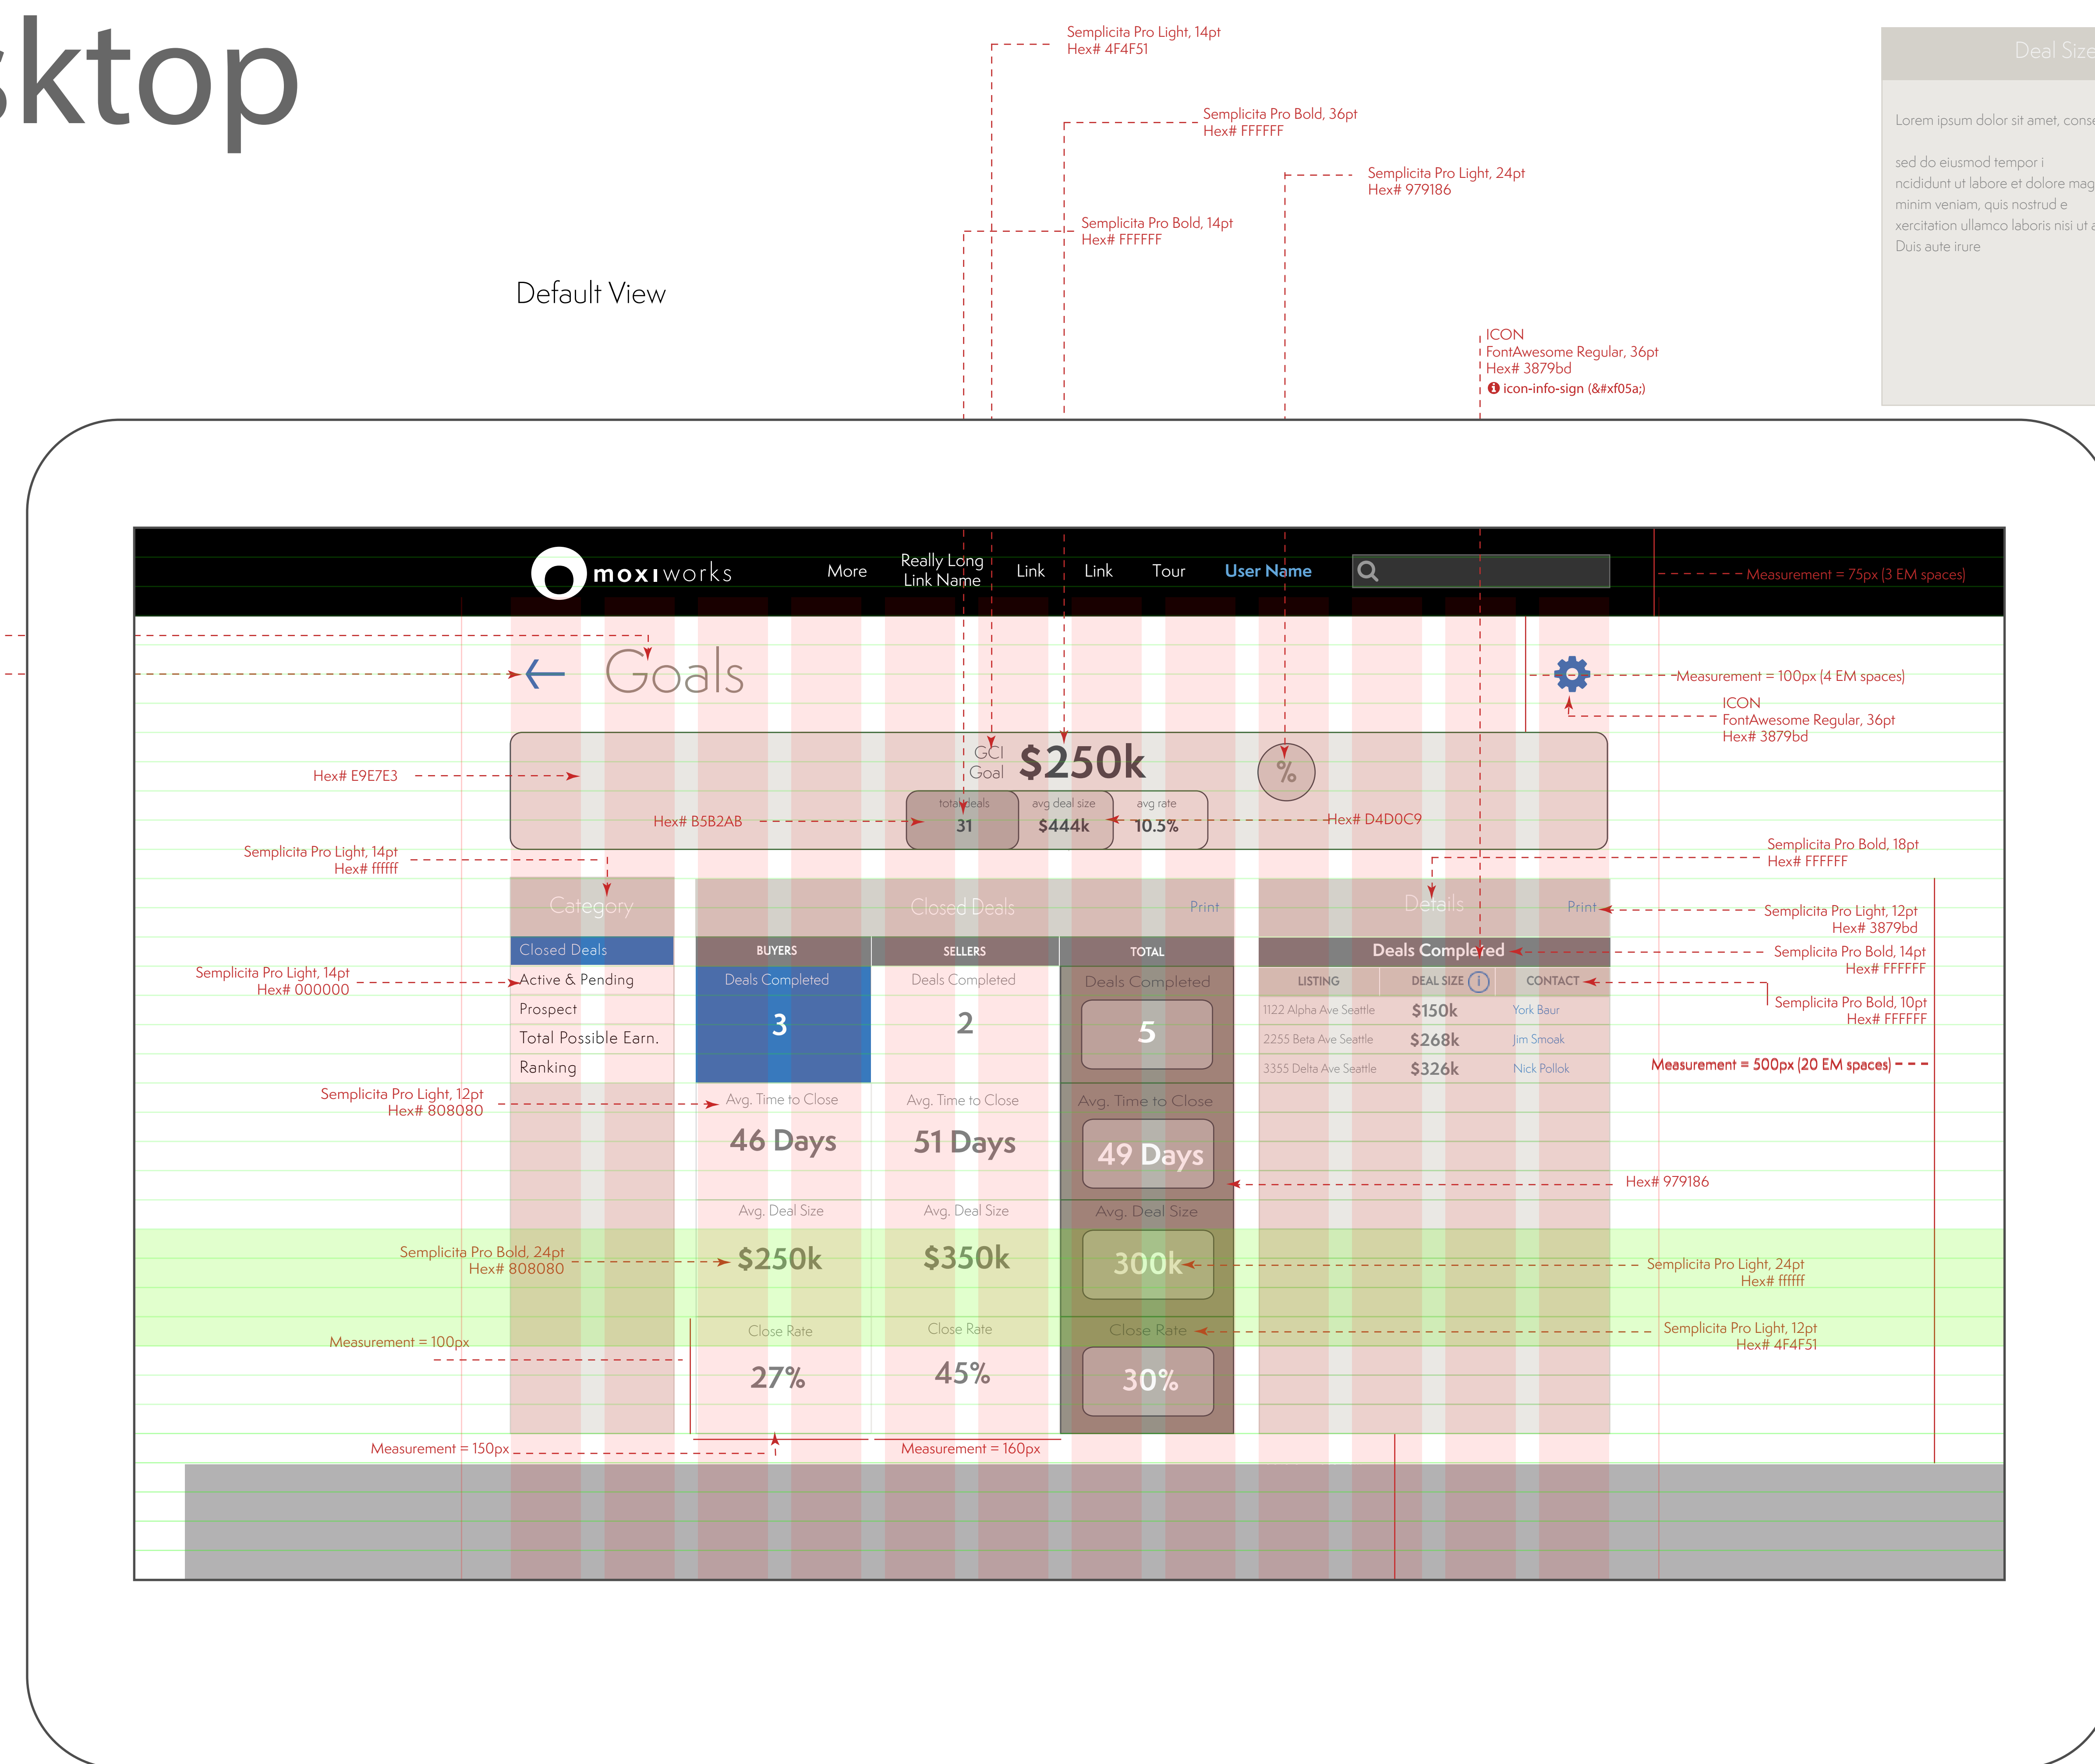

## Desktop

Default View

	Neutral Gray	Brandable Color	Interface Chrome Gray	System Colors
Black	Black	Black	Black	
90%	Black	Dark Blue	Dark Gray	
80%	Black	Blue	Gray	
70%	Black	Blue	Gray	Yellow
60%	Black	Blue	Gray	Green
50%	Black	Blue	Gray	Blue
40%	Black	Blue	Gray	Purple
30%	Black	Blue	Gray	Red
20%	Black	Blue	Gray	Orange
10%	Black	Blue	Gray	
White	White	White	White	

Desktop Baseline Grid "EM" Space = 25px

## Phone

Mobile Baseline Grid "EM" Space = 15px